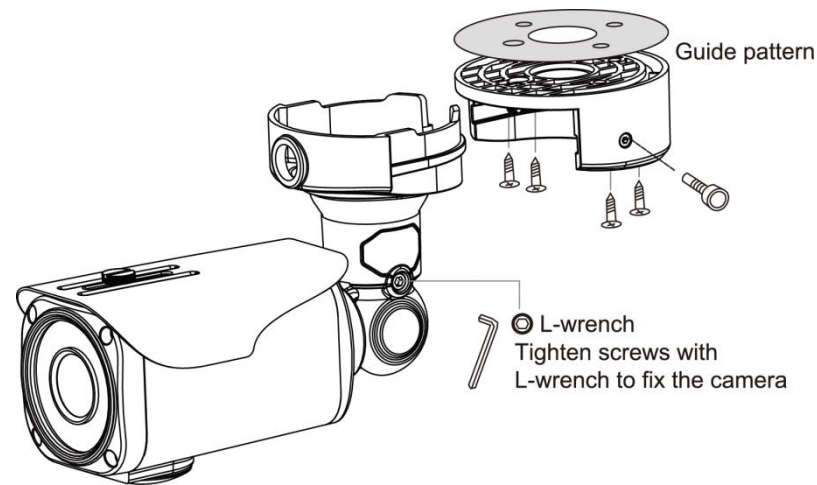

Fix the bracket in camera setting place, and then set the camera in it.  
Installation is completed after adjusting the direction and tighten the screw.

# UHD. 4K

IP68    Easy    Ceiling    Wall    Outdoor    IR 06

|                          |  |
|--------------------------|--|
| Resolution               | 2160P (EX-SDI UHD)   |
| Lens                     | Fixed lens 3.6mm, 4mm, 6mm / V/F Lens 2.8~8mm, 2.8~12mm, 3.5~16mm  |
| Sensor                   | 1/2.5 inch SONY CMOS (IMX-274)   |
| Effective Pixels         | 4074(H) X 3046(V) = 12.4M  |
| Scanning System          | PROGRESSIVE  |
| S/N (Y signal)           | More than 52 dB (AGC Off)  |
| Video Output             | EX-SDI UHD   |
| Min.Illumination         | 0 Lux at IR On (IR LED 06)   |
| White Balance            | Auto / Auto Ext / Preset / Manual  |
| Electronic shutter speed | AUTO / MANUAL (1/30sec ~ 1/30,000sec)  |
| Function                 | DNR / ACE / WDR / BLC / HLC / Privacy / Motion / RS-485 / Sharpness / Smart IR / Brightness                            |
| Day & Night              | AUTO (Day <--> Night TIME Change) , COLOR , B/W, EXTERN  |
| Language                 | ENG, CHN, CHN(S), JPN, KOR   |
| Temperature/Humidity     | Operating (-10°C~+50°C / 30%~80% RH) / Storage (-20°C~+60°C / 20%~90% RH)  |
| Power                    | DC12V [ AC24V / DC12V DualPower (option) ]   |
| signal Transmission      | The distant difference is occurred according to cable option and other circumstances.<br>(based on 5C-HFBT : UHD 100M) |

- OST SET
- Zoom & Focus (Varifocal camera)
- It is not possible to adjust Zoom Focus after tightening the screw with using the Phillips screwdriver but, it is possible after removing the screw.