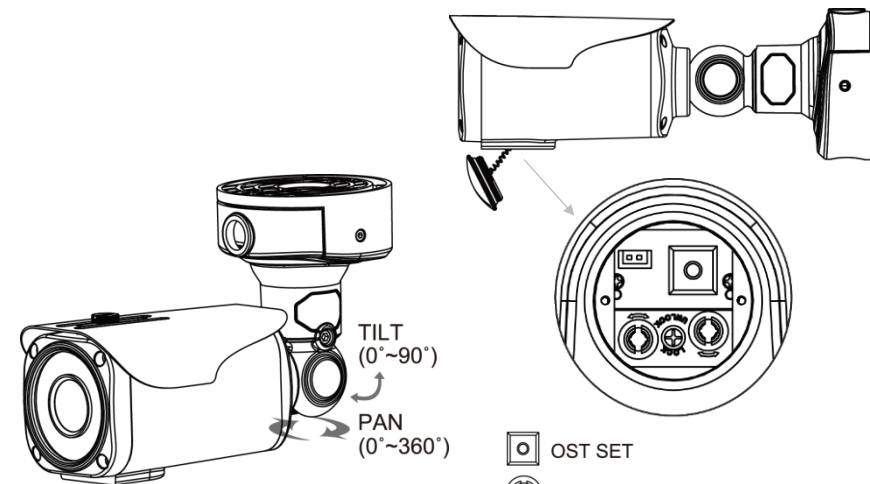

Fix the bracket in camera setting place, and then set the camera in it.  
Installation is completed after adjusting the direction and tighten the screw.

# UHD. 4K

IP68    Easy    Ceiling    Wall    Outdoor    IR 06

|                          |  |
|--------------------------|--|
| Resolution               | 2160P (EX-SDI UHD)   |
| Lens                     | Fixed lens 3.6mm, 4mm, 6mm / V/F Lens 2.8~8mm, 2.8~12mm, 3.5~16mm  |
| Sensor                   | 1/2.5 inch SONY CMOS (IMX-274)   |
| Effective Pixels         | 4074(H) X 3046(V) = 12.4M  |
| Scanning System          | PROGRESSIVE  |
| S/N (Y signal)           | More than 52 dB (AGC Off)  |
| Video Output             | EX-SDI UHD   |
| Min.Illumination         | 0 Lux at IR On (IR LED 06)   |
| White Balance            | Auto / Auto Ext / Preset / Manual  |
| Electronic shutter speed | AUTO / MANUAL (1/30sec ~ 1/30,000sec)  |
| Function                 | DNR / ACE / WDR / BLC / HLC / Privacy / Motion / RS-485 / Sharpness / Smart IR / Brightness                            |
| Day & Night              | AUTO (Day <--> Night TIME Change) , COLOR , B/W, EXTERN  |
| Language                 | ENG, CHN, CHN(S), JPN, KOR   |
| Temperature/Humidity     | Operating (-10°C~+50°C / 30%~80% RH) / Storage (-20°C~+60°C / 20%~90% RH)  |
| Power                    | DC12V [ AC24V / DC12V DualPower (option) ]   |
| signal Transmission      | The distant difference is occurred according to cable option and other circumstances.<br>(based on 5C-HFBT : UHD 100M) |

- OST SET
- Zoom & Focus (Varifocal camera)
- It is not possible to adjust Zoom Focus after tightening the screw with using the Phillips screwdriver but, it is possible after removing the screw.